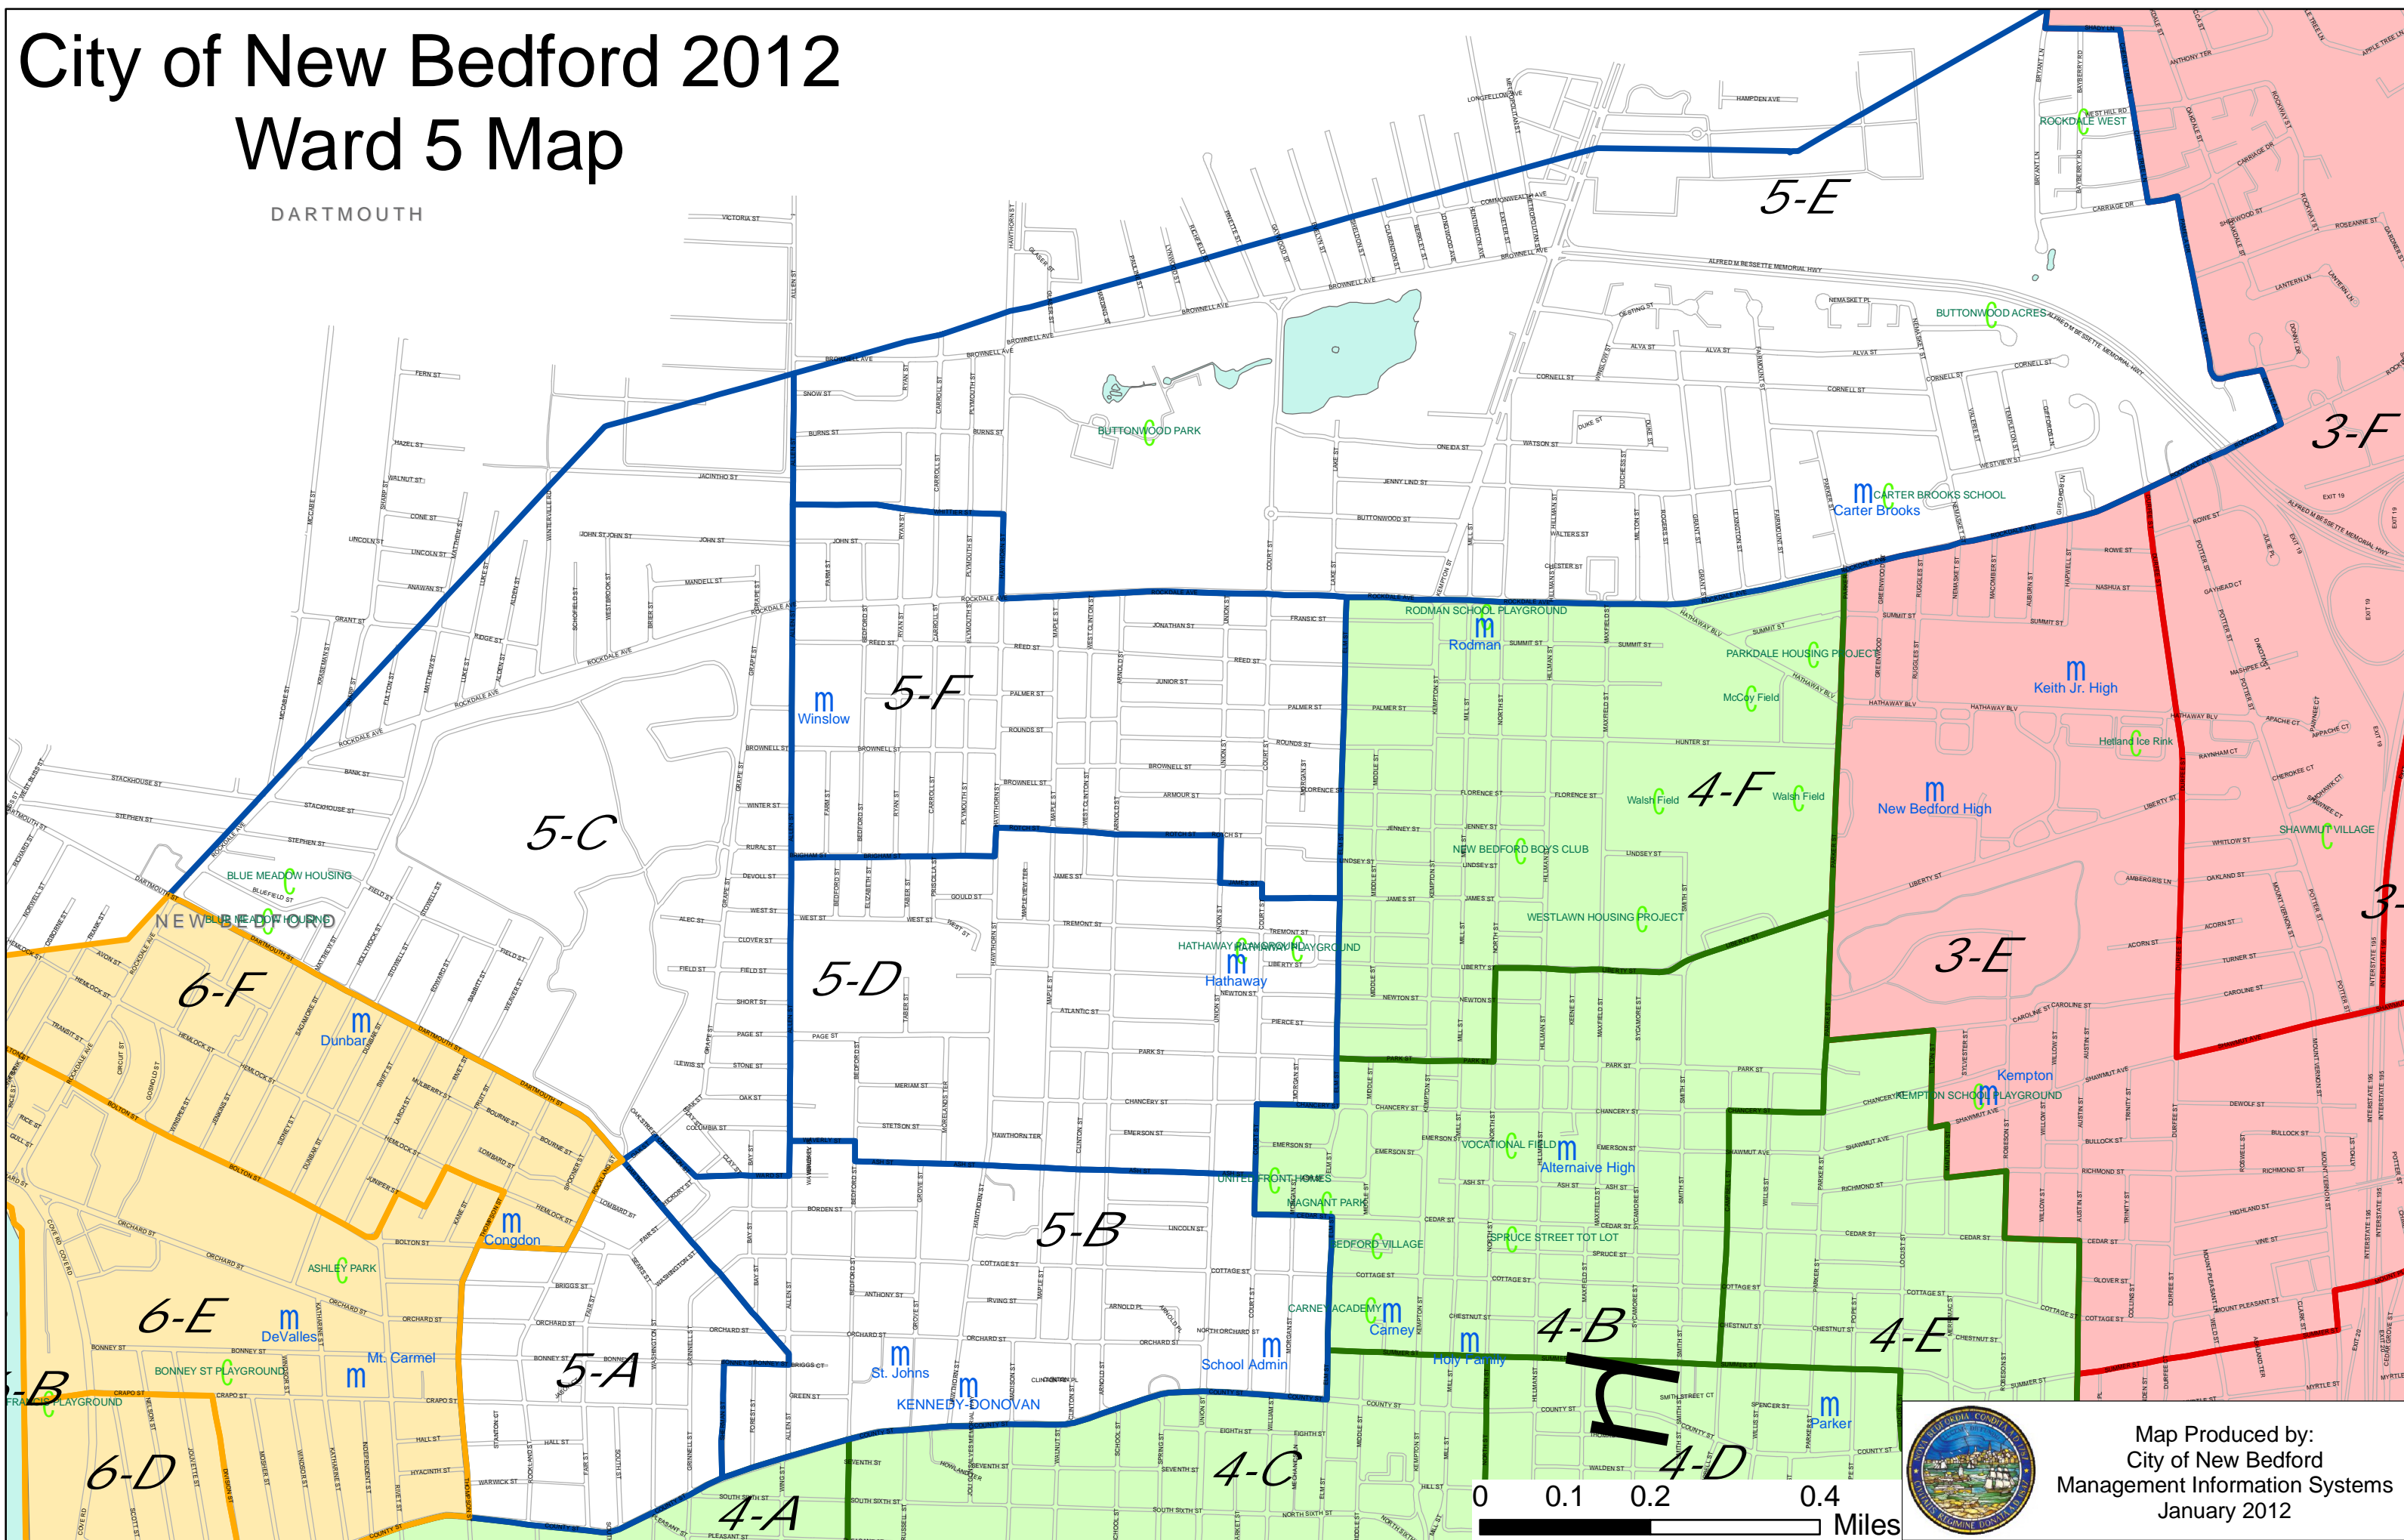

City of New Bedford 2012 Ward 5 Map

DARTMOUTH

Map Produced by:
City of New Bedford
Management Information Systems
January 2012