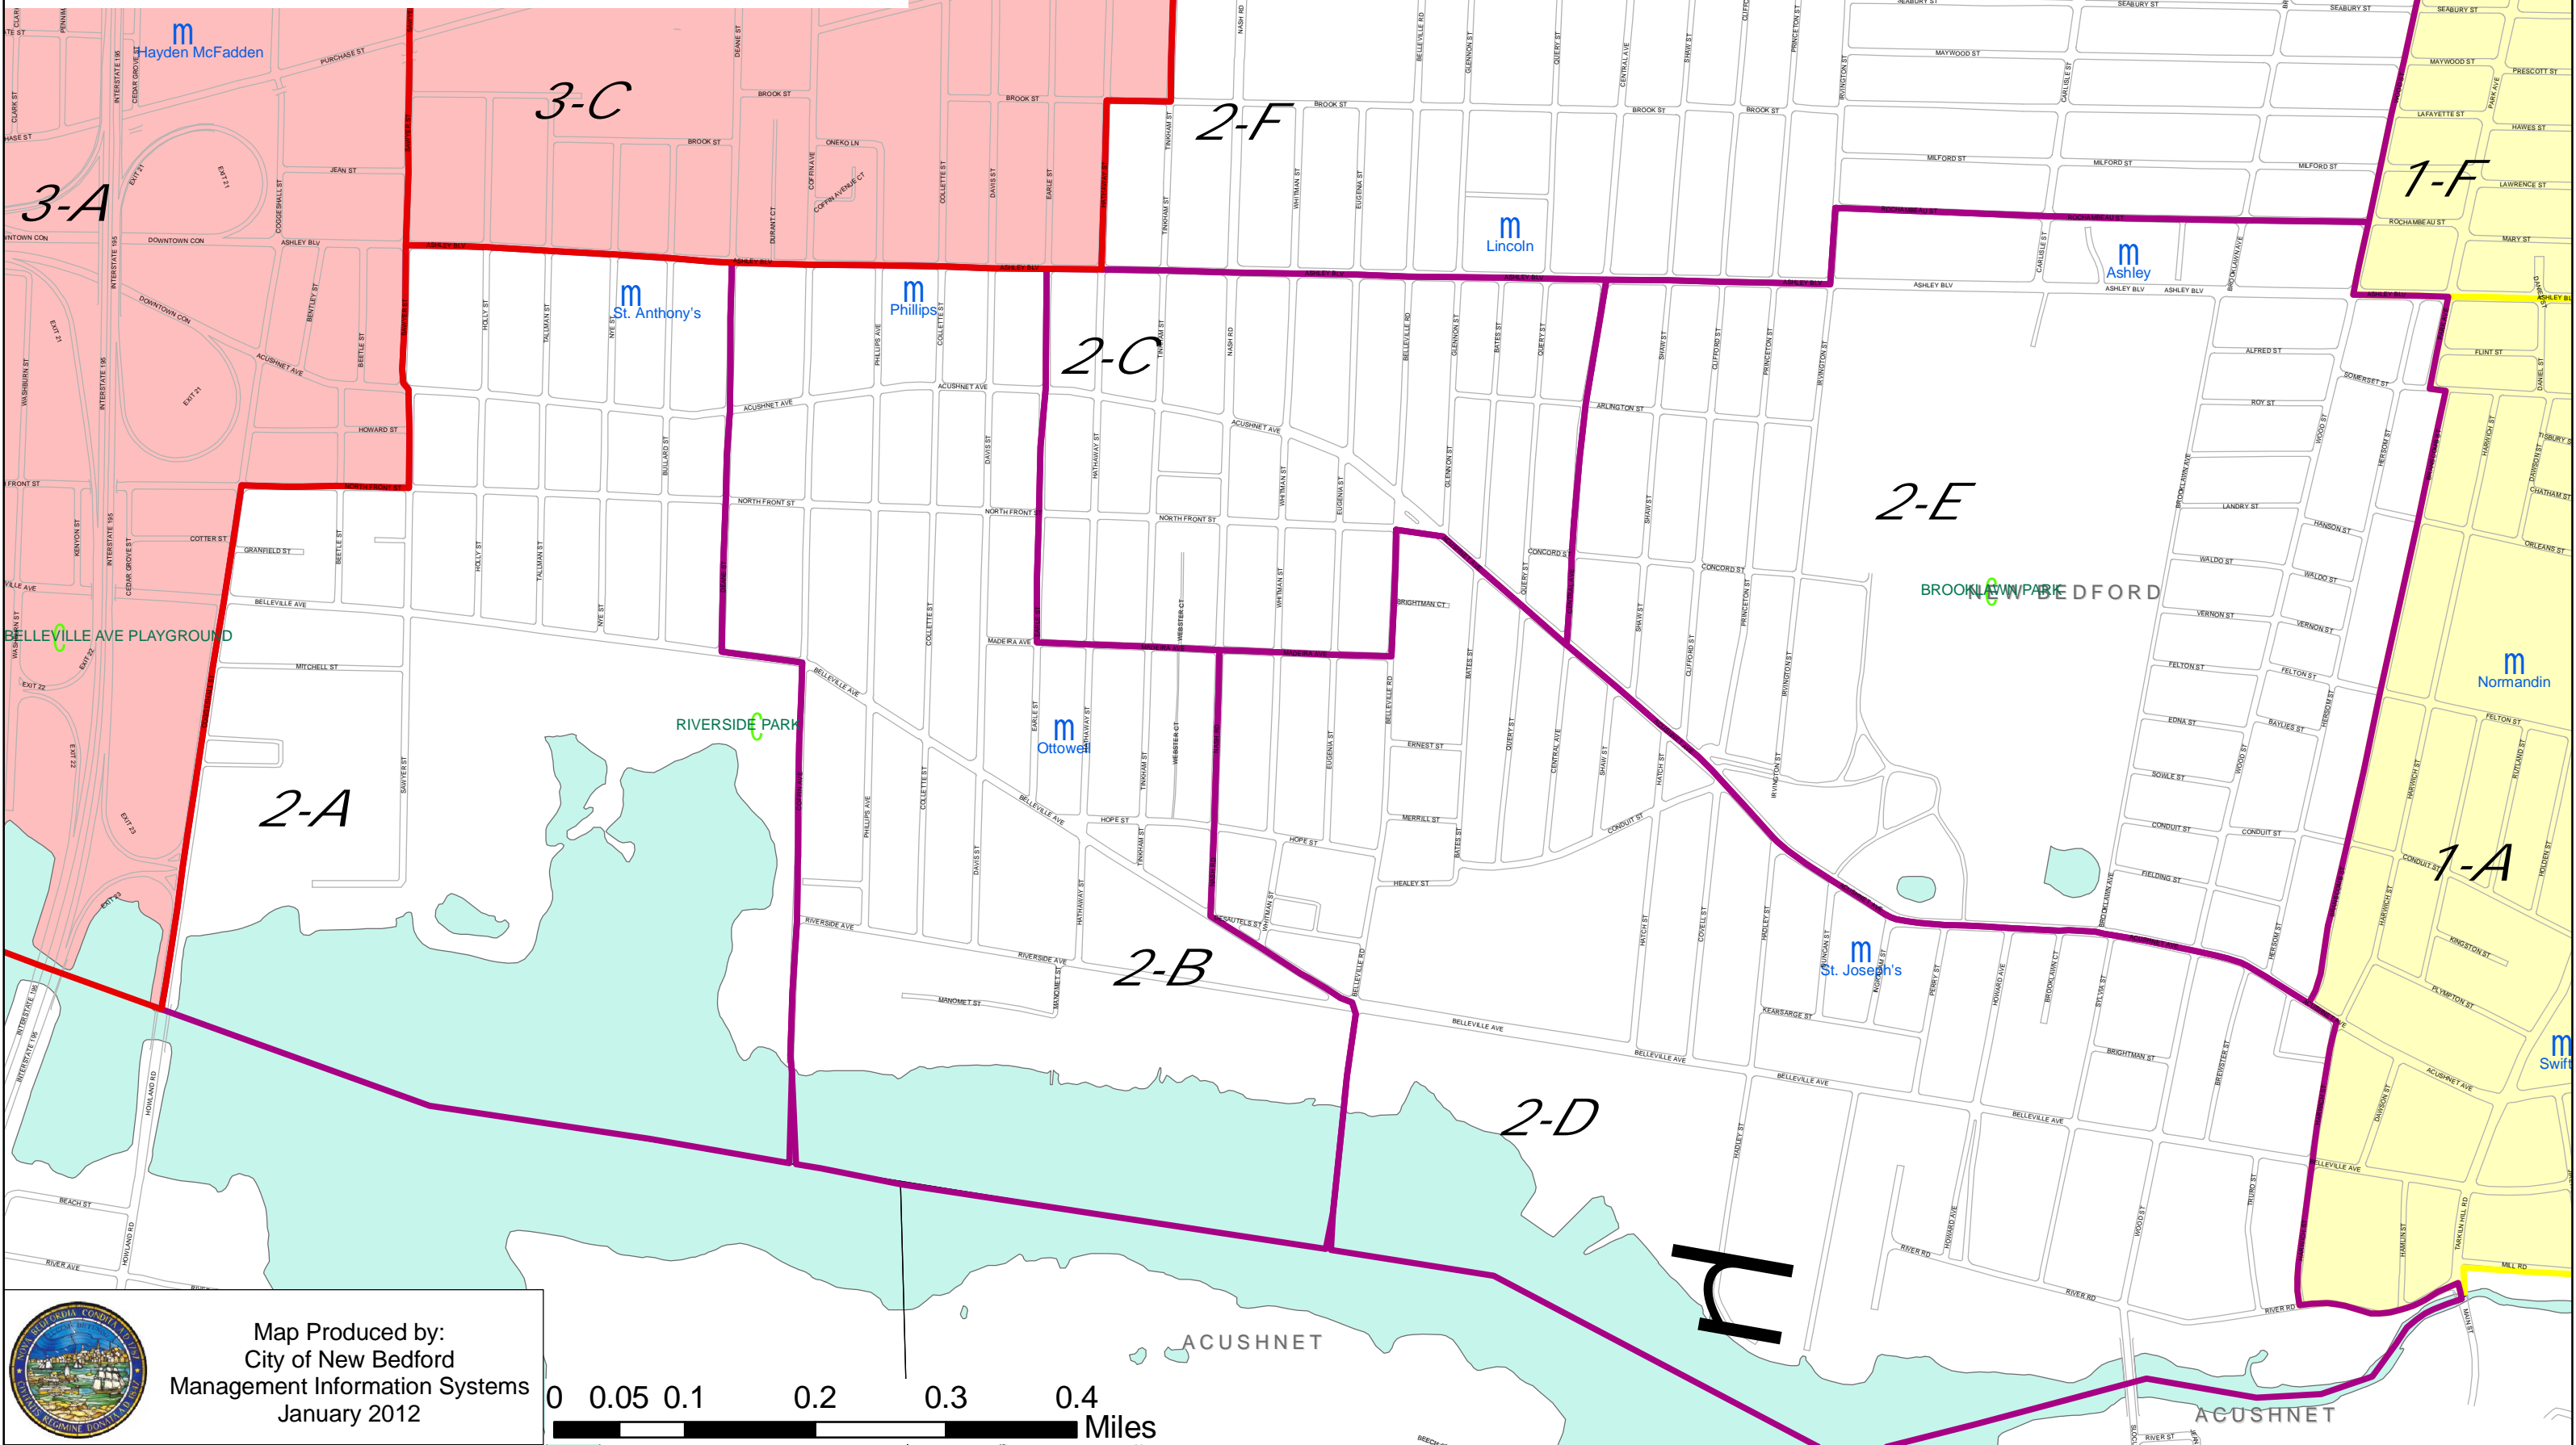

City of New Bedford 2012 Ward 2 Map

Map Produced by:
City of New Bedford
Management Information Systems
January 2012